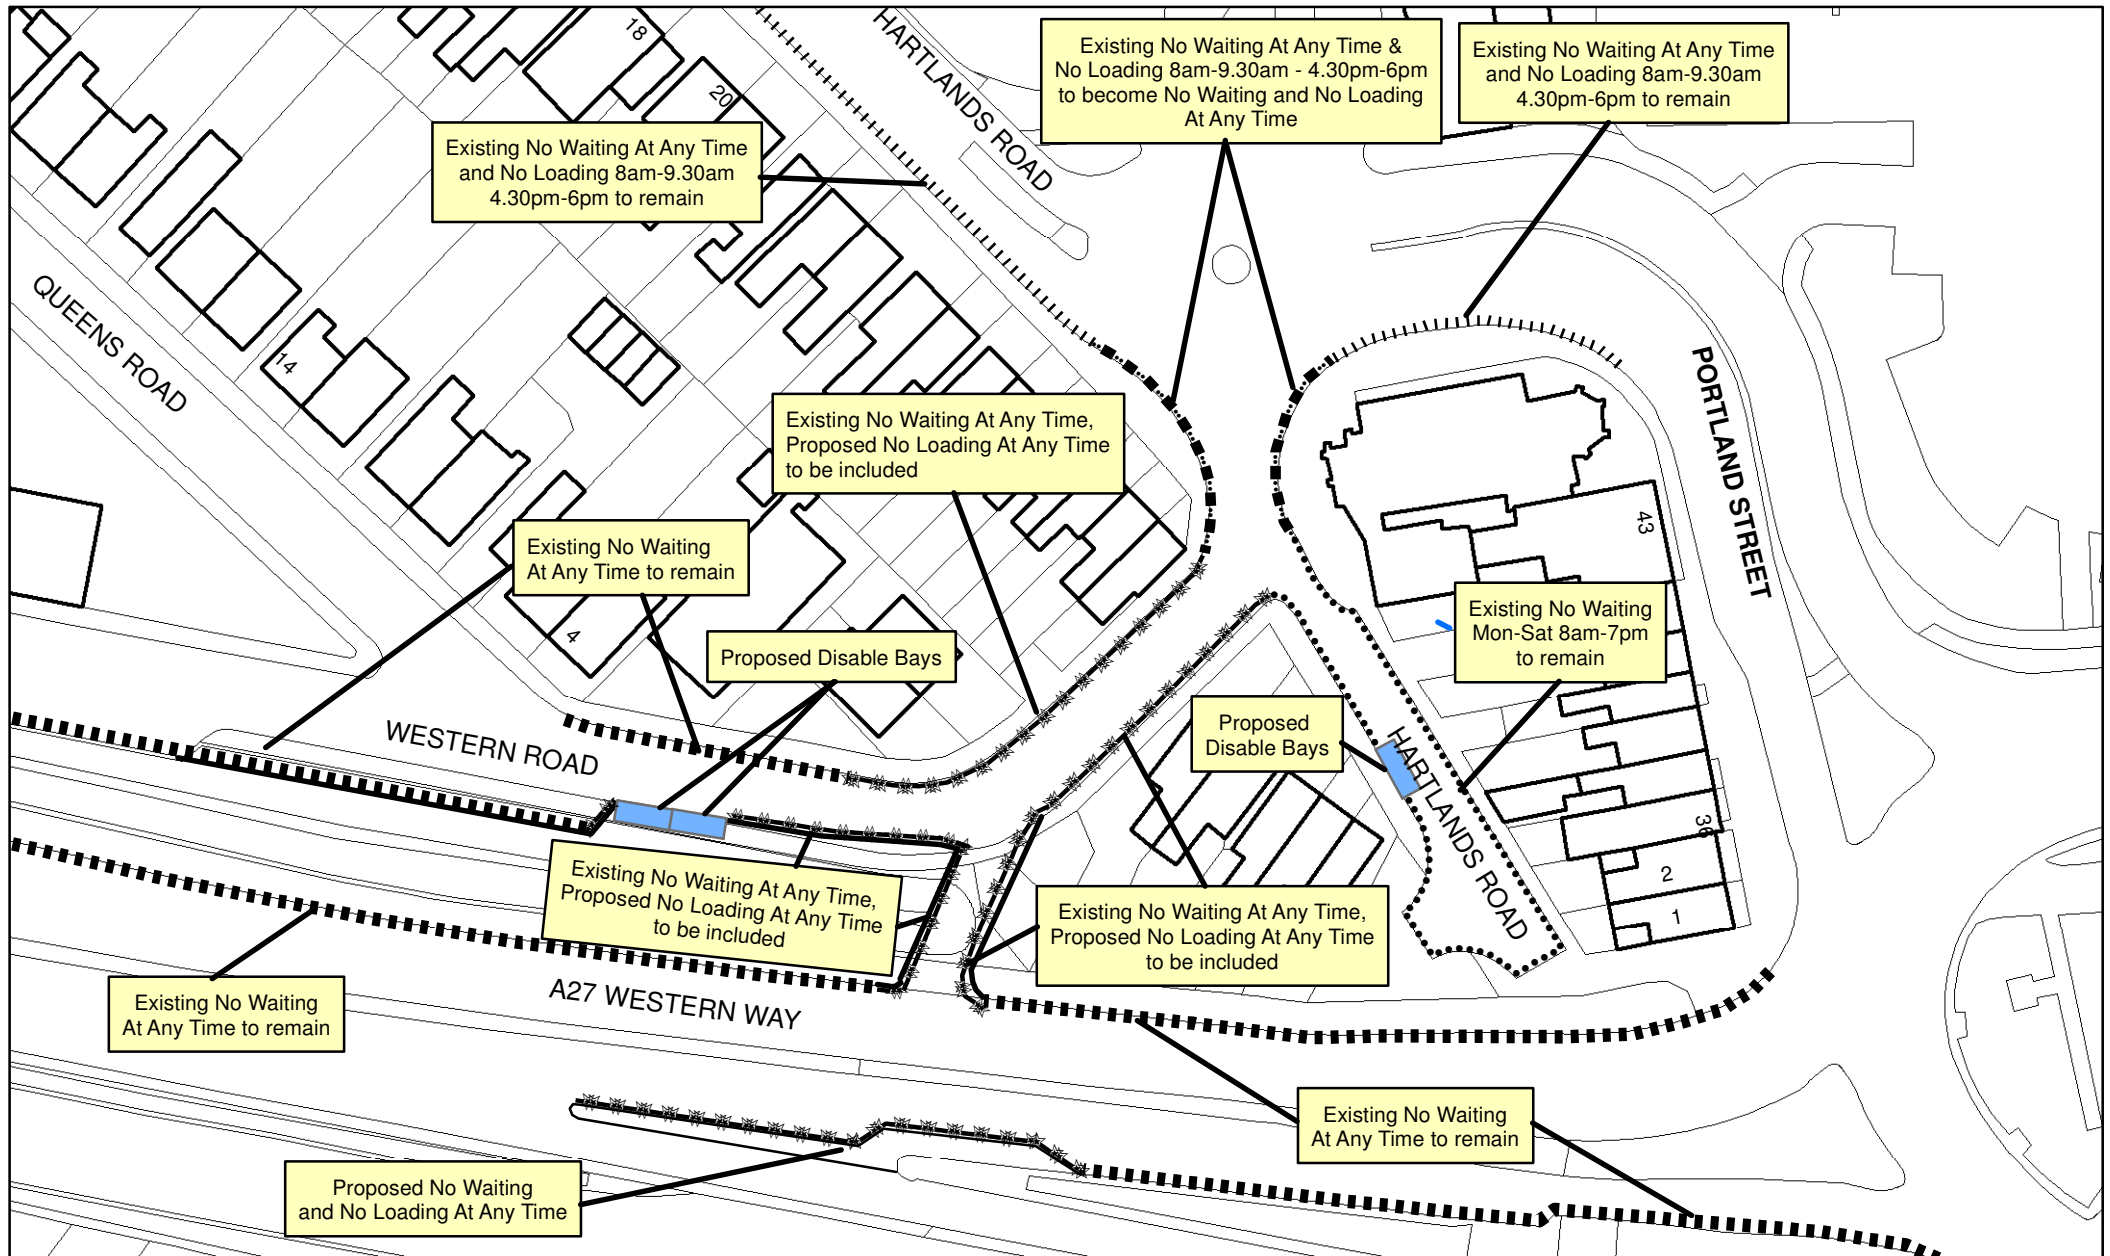

FAREHAM

BOROUGH COUNCIL

A27 WESTERN WAY AND WESTERN ROAD

SCALE - 1:750 @ A4